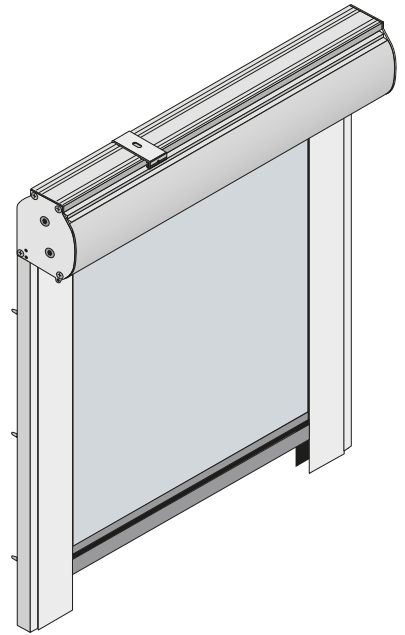

Easily installed

The system can be installed without difficulty in both new build and retrofit contracts. Head boxes can be located either inside or outside window openings and side channels are designed for both side and face fix.

All images are for illustrative purposes only and are not to scale.

Kaydee has a policy of continuous improvement and reserves the right to update any specification without notice.

Kaydee Model	Min width	Max Width	Max height fabric.75	Max height fabric .4	Tube size mm								Cassette size			
					32	38	40	45	50	78	85	63	83	110	130	
Shada 700/700 LE CH	800	2100	1400	2200	●								●			
Shada 700/700 LE CH	800	2800	2300	2600				●						●		
Shada 700/700 LE CR	800	2100	1400	2300	●								●			
Shada 700/700 LE CR	800	2800	2300	2600				●						●		
Shada 700/700 LE CR	1000	4000	3200	3600						●					●	
Shada 700/700 LE CR	2000	4500	3200	4000							●					●
Shada 700/700 LE E	800	2100	1400	2300			●						●			
Shada 700/700 LE E	800	2800	2300	2600				●						●		
Shada 700/700 LE E	1000	4000	3200	3200						●					●	
Shada 700/700 LE E	2000	4500	3200	3200							●					●

Blind boxes to accommodate the blinds will necessarily vary in size to accommodate access required for fitting and maintenance. Please check with our technical department.

Shada 700® Parts

Chain

Crank

Electric