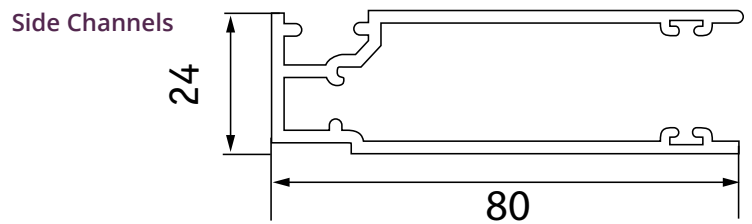

Fixing details