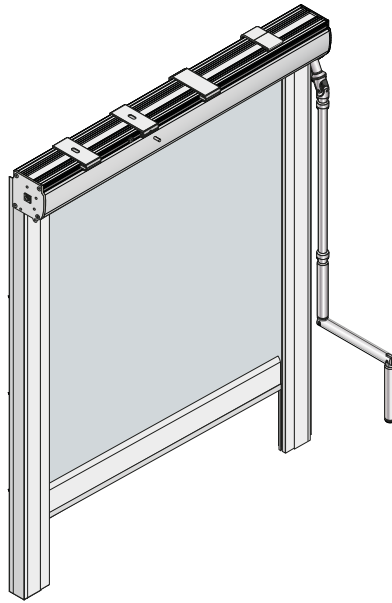

Easily installed

The system can be installed without difficulty in both new build and retrofit contracts. Head boxes can be located either inside or outside window openings and side channels are designed for both side and face fix.

All images are for illustrative purposes only and are not to scale.

Kaydee has a policy of continuous improvement and reserves the right to update any specification without notice.

Kaydee Model	Min width	Max Width	Max height fabric.75	Max height fabric .4	Tube size mm								Cassette size			
					32	38	40	45	50	78	85	63	83	110	130	
Shada 700/700 LE CH	800	2100	1400	2200	●								●			
Shada 700/700 LE CH	800	2800	2300	2600				●						●		
Shada 700/700 LE CR	800	2100	1400	2300	●								●			
Shada 700/700 LE CR	800	2800	2300	2600				●						●		
Shada 700/700 LE CR	1000	4000	3200	3600						●					●	
Shada 700/700 LE CR	2000	4500	3200	4000							●					●
Shada 700/700 LE E	800	2100	1400	2300			●						●			
Shada 700/700 LE E	800	2800	2300	2600				●						●		
Shada 700/700 LE E	1000	4000	3200	3200						●					●	
Shada 700/700 LE E	2000	4500	3200	3200							●					●

Blind boxes to accommodate the blinds will necessarily vary in size to accommodate access required for fitting and maintenance. Please check with our technical department.

Shada 700® Parts

Chain

Crank

Electric