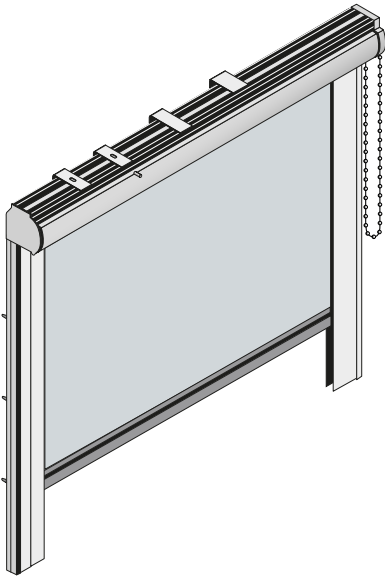

Shada 700® Parts

Chain