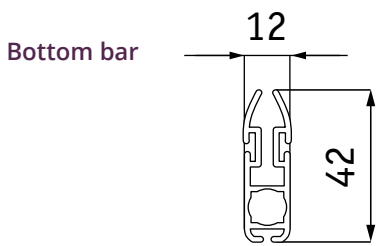

Fixing details