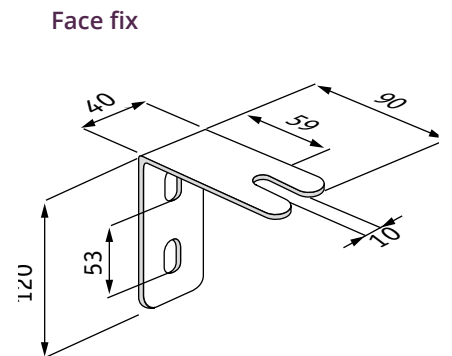

Fixing details