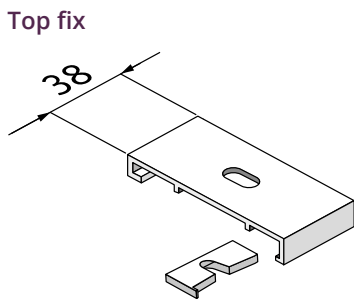

Fixing details