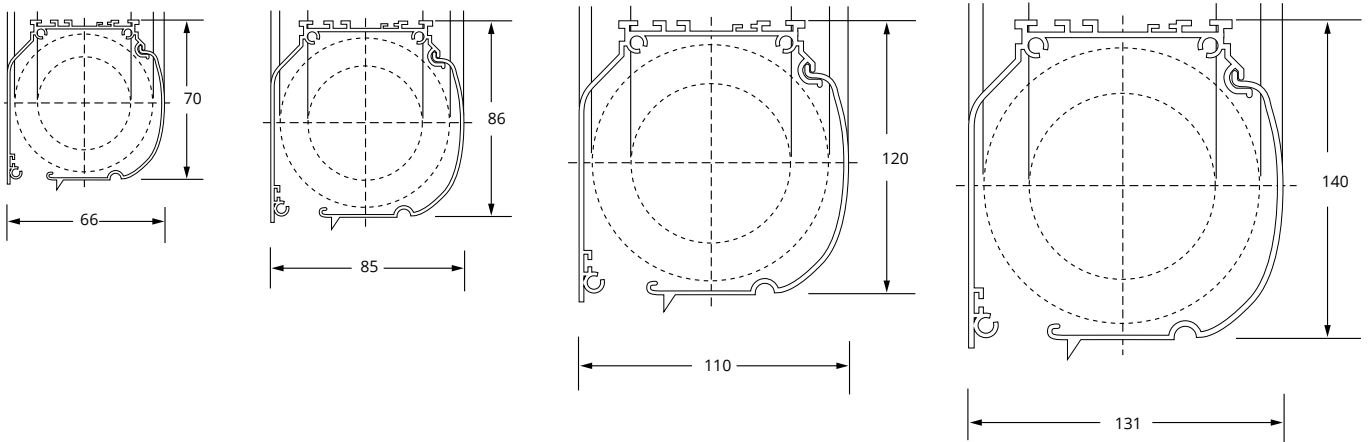

Sizes

See Selector chart overleaf and specify:

Width _____

Height _____

Drop _____

Control Options (insert as applicable)

Manual: plastic or metal bead chain or fixed or detachable manual crank rod and gearbox.

All images are for illustrative purposes only and are not to scale.

Kaydee has a policy of continuous improvement and reserves the right to update any specification without notice.

Kaydee Model	Min width	Max Width	Max height fabric.75	Max height fabric .4	Tube size mm								Cassette size			
					32	38	40	45	50	78	85	63	83	110	130	
Shada 700/700 LE CH	800	2100	1400	2200	●								●			
Shada 700/700 LE CH	800	2800	2300	2600				●						●		
Shada 700/700 LE CR	800	2100	1400	2300	●								●			
Shada 700/700 LE CR	800	2800	2300	2600				●						●		
Shada 700/700 LE CR	1000	4000	3200	3600						●					●	
Shada 700/700 LE CR	2000	4500	3200	4000							●					●
Shada 700/700 LE E	800	2100	1400	2300			●						●			
Shada 700/700 LE E	800	2800	2300	2600				●						●		
Shada 700/700 LE E	1000	4000	3200	3200						●					●	
Shada 700/700 LE E	2000	4500	3200	3200							●					●