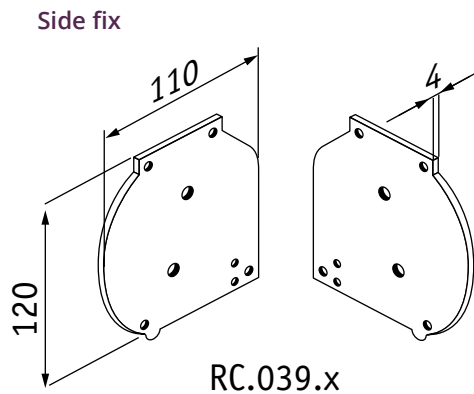

Fixing details