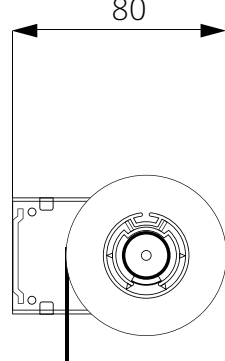

#### Leading dimensions

(Dependent on fabric weight)

Max width: 2,400mm

Max drop: 2,500mm

## BRACKETS WITH DIMENSIONS AND FITTING

Pin end bracket

Control end bracket

Control end fitting

Pin end fitting

Top fix

Face fix

Light gap

Roller position and max wind up diameter

## BOTTOM BAR DIMENSIONS