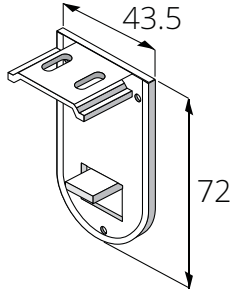

#### Leading dimensions

(Dependent on fabric weight)

Max width: 2,400mm

Max drop: 2,500mm

## PARTS

## BRACKETS WITH DIMENSIONS AND FITTING

Pin end bracket

Control end bracket

Control end fitting

Pin end fitting

Top fix

Face fix

Light gap