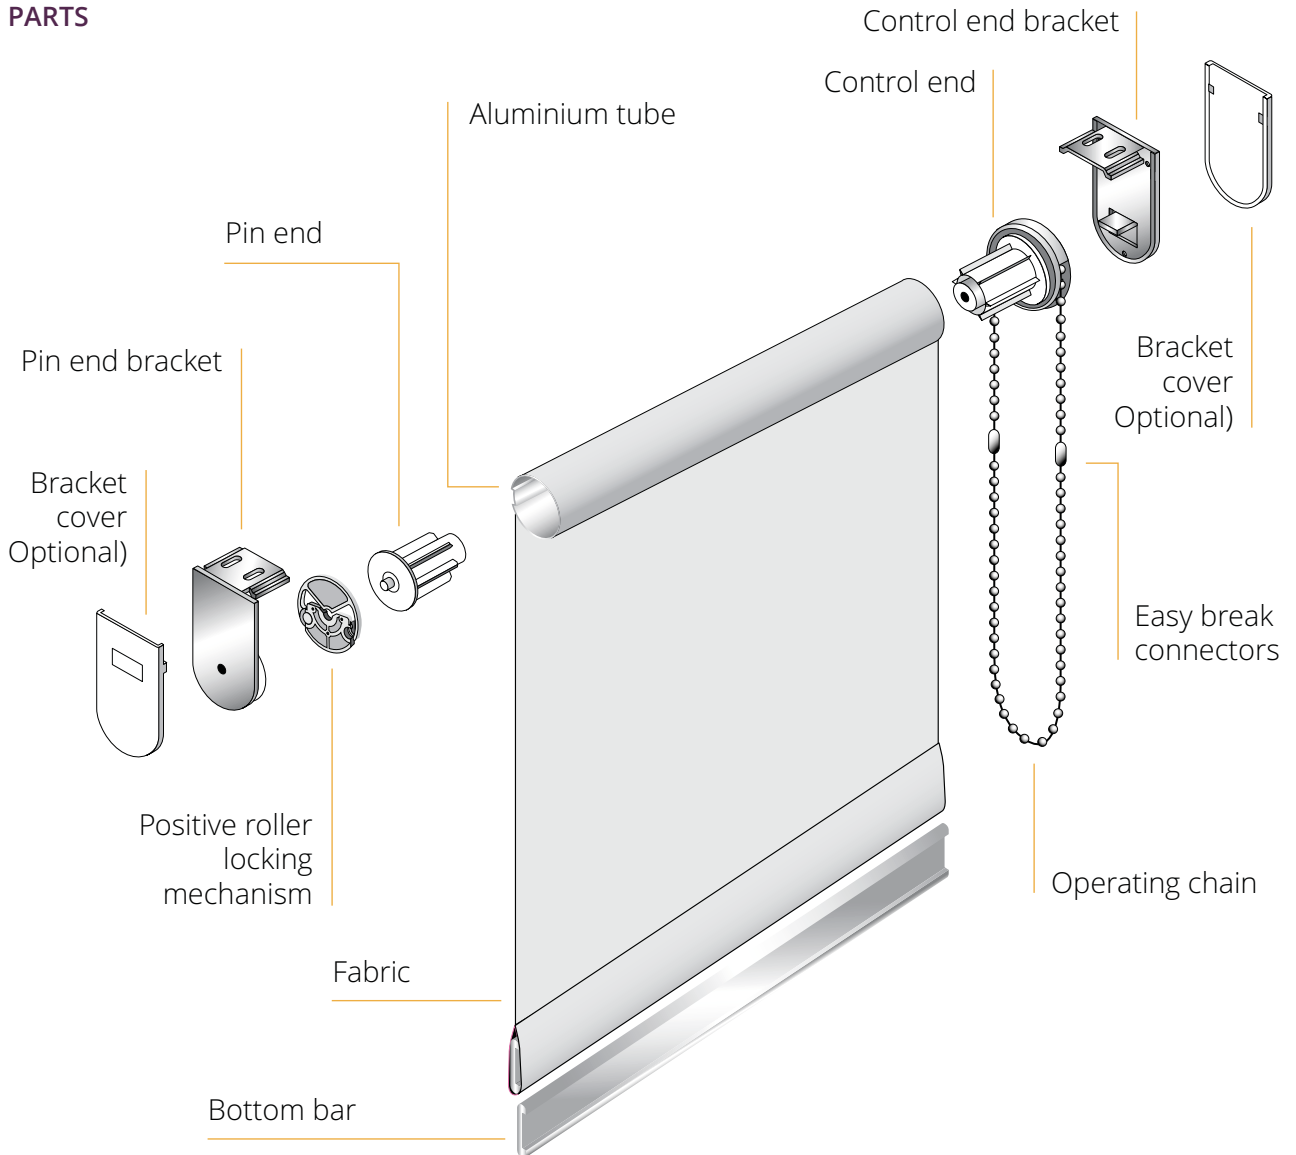

#### Leading dimensions

(Dependent on fabric weight)

Max width: 2,400mm

Max drop: 2,500mm

## PARTS