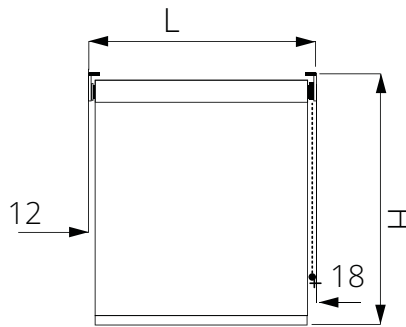

#### Leading dimensions

(Dependent on fabric weight)

Max width: 2,400mm

Max drop: 2,500mm

## BRACKETS WITH DIMENSIONS AND FITTING

Pin end bracket

Control end bracket

Control end fitting

Pin end fitting

Top fix

Face fix

Light gap

Roller position and max wind up diameter

## BOTTOM BAR DIMENSIONS