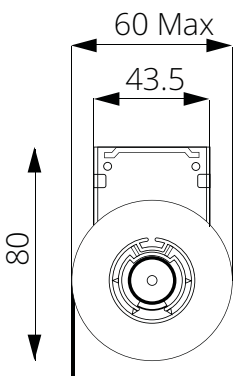

#### Leading dimensions

(Dependent on fabric weight)

Max width: 2,400mm

Max drop: 2,500mm

## BRACKETS WITH DIMENSIONS AND FITTING

Pin end bracket

Control end bracket

Control end fitting

Pin end fitting

Top fix

Face fix

Light gap

Roller position and max wind up diameter

## BOTTOM BAR DIMENSIONS