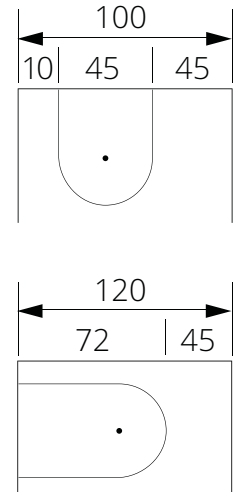

#### Leading dimensions

(Dependent on fabric weight)

Max width: 2,400mm

Max drop: 2,500mm

## BRACKETS WITH DIMENSIONS AND FITTING

Pin end bracket

Control end bracket

Control end fitting

Pin end fitting

Top fix

Face fix

Light gap

Roller position and max wind up diameter

## BOTTOM BAR DIMENSIONS