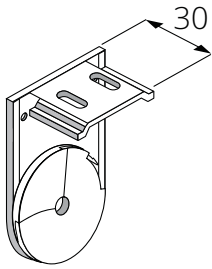

Shada 100® Parts

BRACKETS WITH DIMENSIONS AND FITTING

Pin end bracket